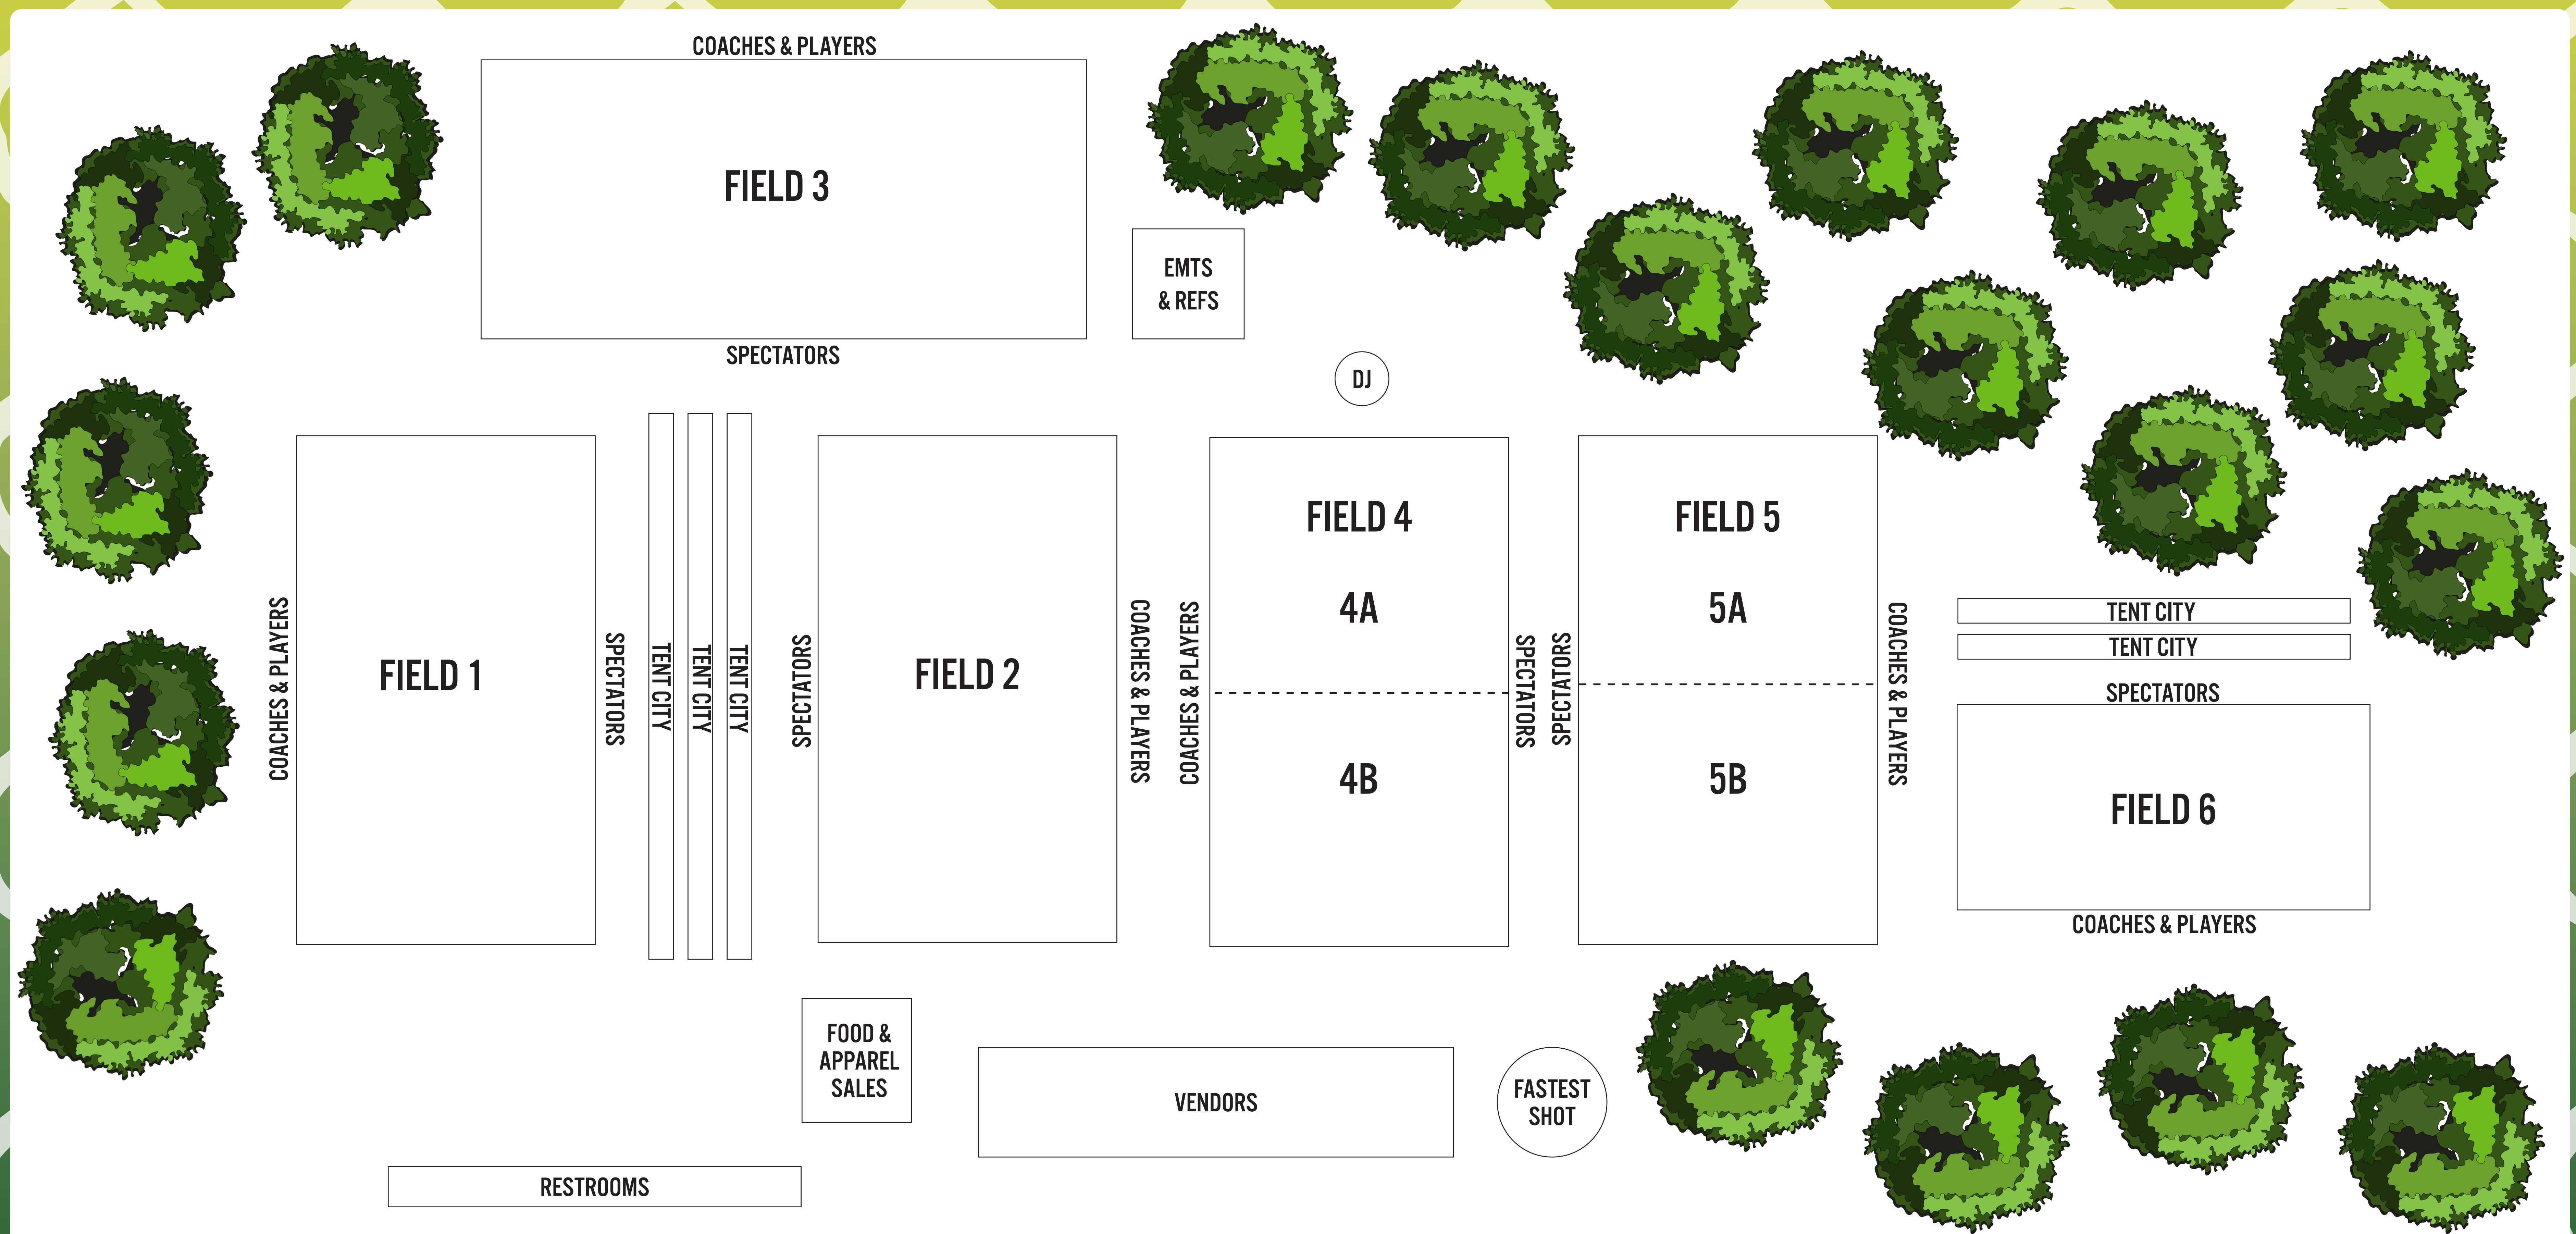

WELCOME TO THE **RENEGADES** *lacrosse* ROMP IN THE SWAMP

EXIT →

GENERAL PARKING

← ENTRANCE

DROP OFF AREA

HANDICAP/SENIOR
PARKING ONLY

DENVILLE MEDICAL BUILDING